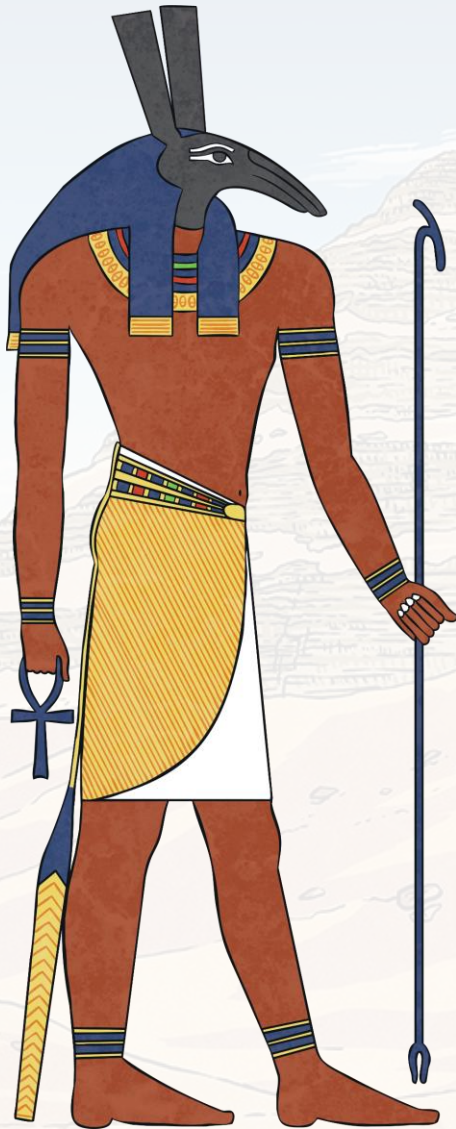

NAME: Set

GOD OF: chaos, the desert and storms.

Set is the son of Geb and Nut. He is the father of the jackal-headed god Anubis.

Set represented everything that threatened peace in ancient Egypt, such as war, disease and destruction.

Set is seen as a strong and dangerous god but not completely evil. He is a friend to the dead, helping them rise to heaven on his ladder.