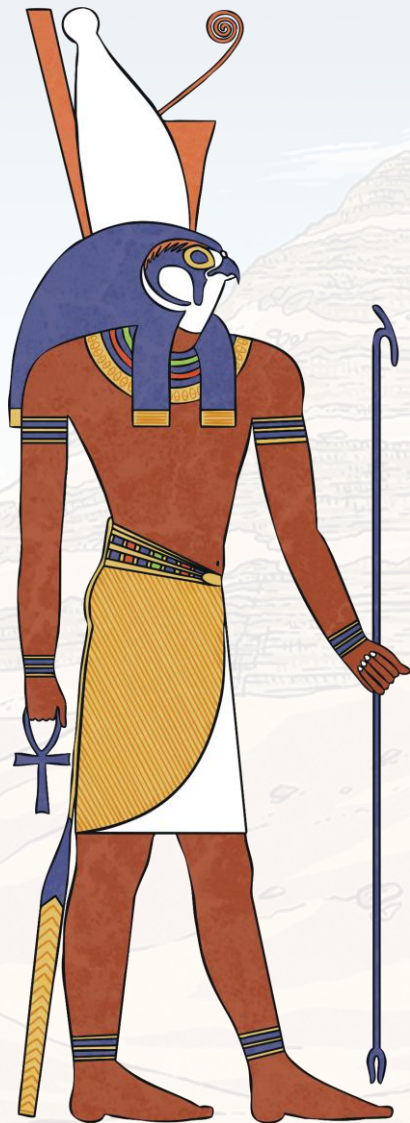

Ancient Egyptian Gods and Goddesses

twinkl

NAME: Ra

GOD OF: the sun

Ra was the most important god to all the Egyptians.

It was believed that he was swallowed by Nut the sky goddess every night and born again in the morning.

Nut's body is stretched across the sky and covered in stars. She and Geb are the parents of Isis and Osiris.

Nut is the sister/wife of Geb and it is believed that Nut swallowed Ra, the sun god at the end of every day and gave birth to him again in the morning.

NAME: Horus

GOD OF: the sky

Protector and ruler of Egypt. All living pharaohs were considered a 'living Horus'.

It was believed that Horus was the son of Isis and Osiris.

Horus became a ruler of the living after losing an eye in a battle and having it restored. The eye then became a symbol of protection.