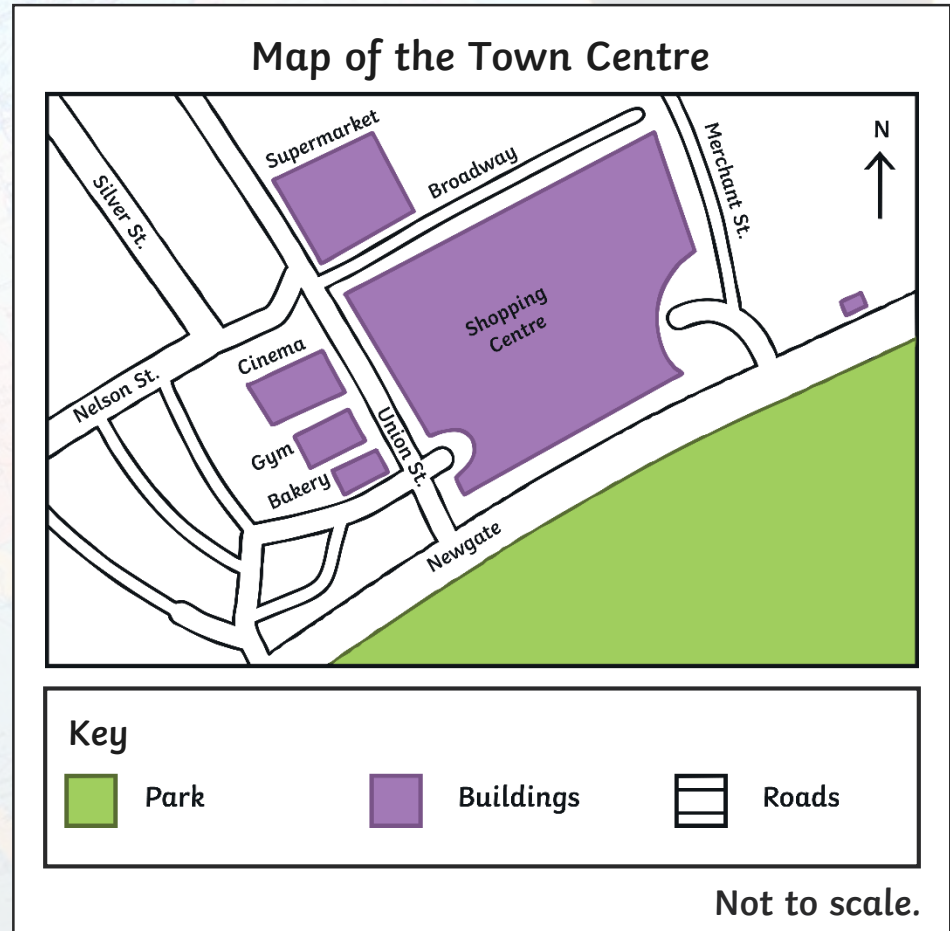

# What Is a Sketch Map?

## Think, Pair, Share

- What is a sketch map?
- How are sketch maps different to 'real' maps?
- What are the pros and cons of using a sketch map to show what a place is like?

## sketch map

A sketch map is a very simple map drawn from a 'bird's-eye view'. It is not drawn to scale and only shows the main features of an area.

This sketch map is not to scale but it would still be useful to help someone find their way around the town as it shows the main roads and landmarks.