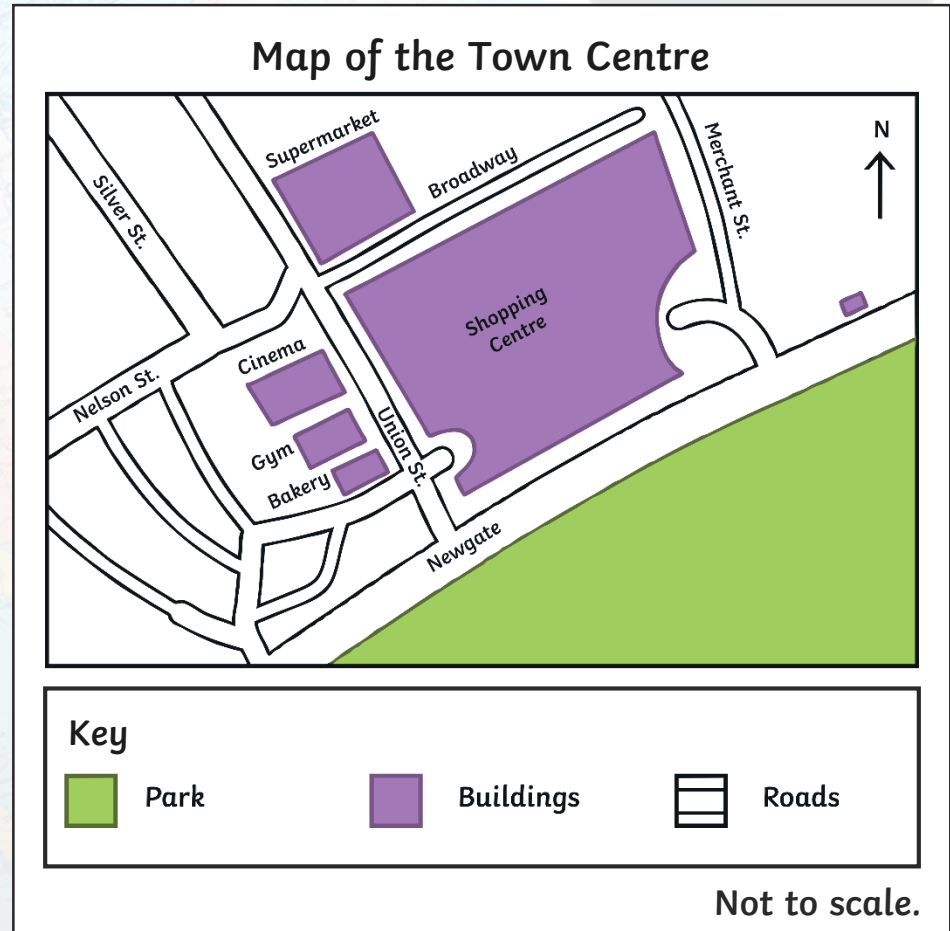

## sketch map

A sketch map is a very simple map drawn from a 'bird's-eye view'. It is not drawn to scale and only shows the main features of an area.

# What Is a Sketch Map?

Look at this example of a sketch map. **What key features should every sketch map have?**

A sketch map should have:

- a title;
- a frame;
- a key;
- a north arrow;
- simple line drawings with very little detail;
- labels and annotations (if needed).

You should also state that the map is **not drawn to scale!**