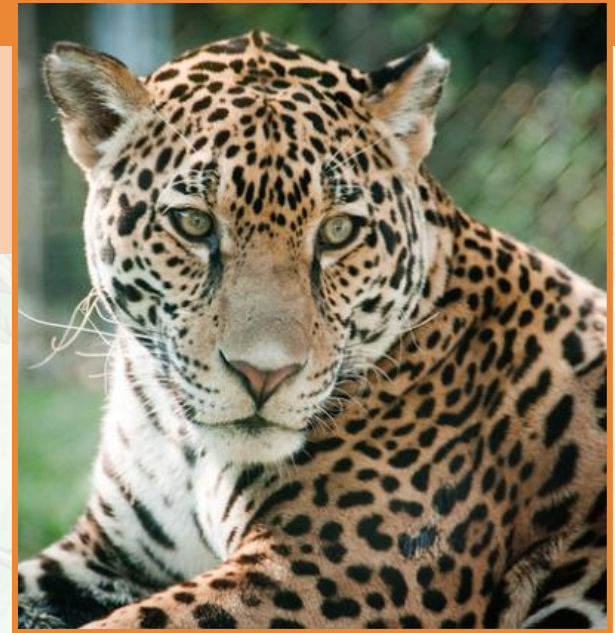

Jaguar

The jaguar is a member of the wild cat family that can be found in the rainforest regions.

Appearance

- They are famous for their beautiful, spotted coats.
- They can reach up to six feet in length, from their nose to the tip of their tail.
- They have powerful jaws and sharp teeth.

Diet

- Jaguars are carnivores with an extensive list of possible meals including squirrels, deer and monkeys.

Habitat

- Jaguars are found in rainforests as well as grasslands and woodlands.
- They spend much of their time on the ground or the forest floor, using their soft padded paws to stalk quietly through the undergrowth.

"Jaguar, Alert" by Eric Kilby is licensed under [CC BY 2.0](#)

← back